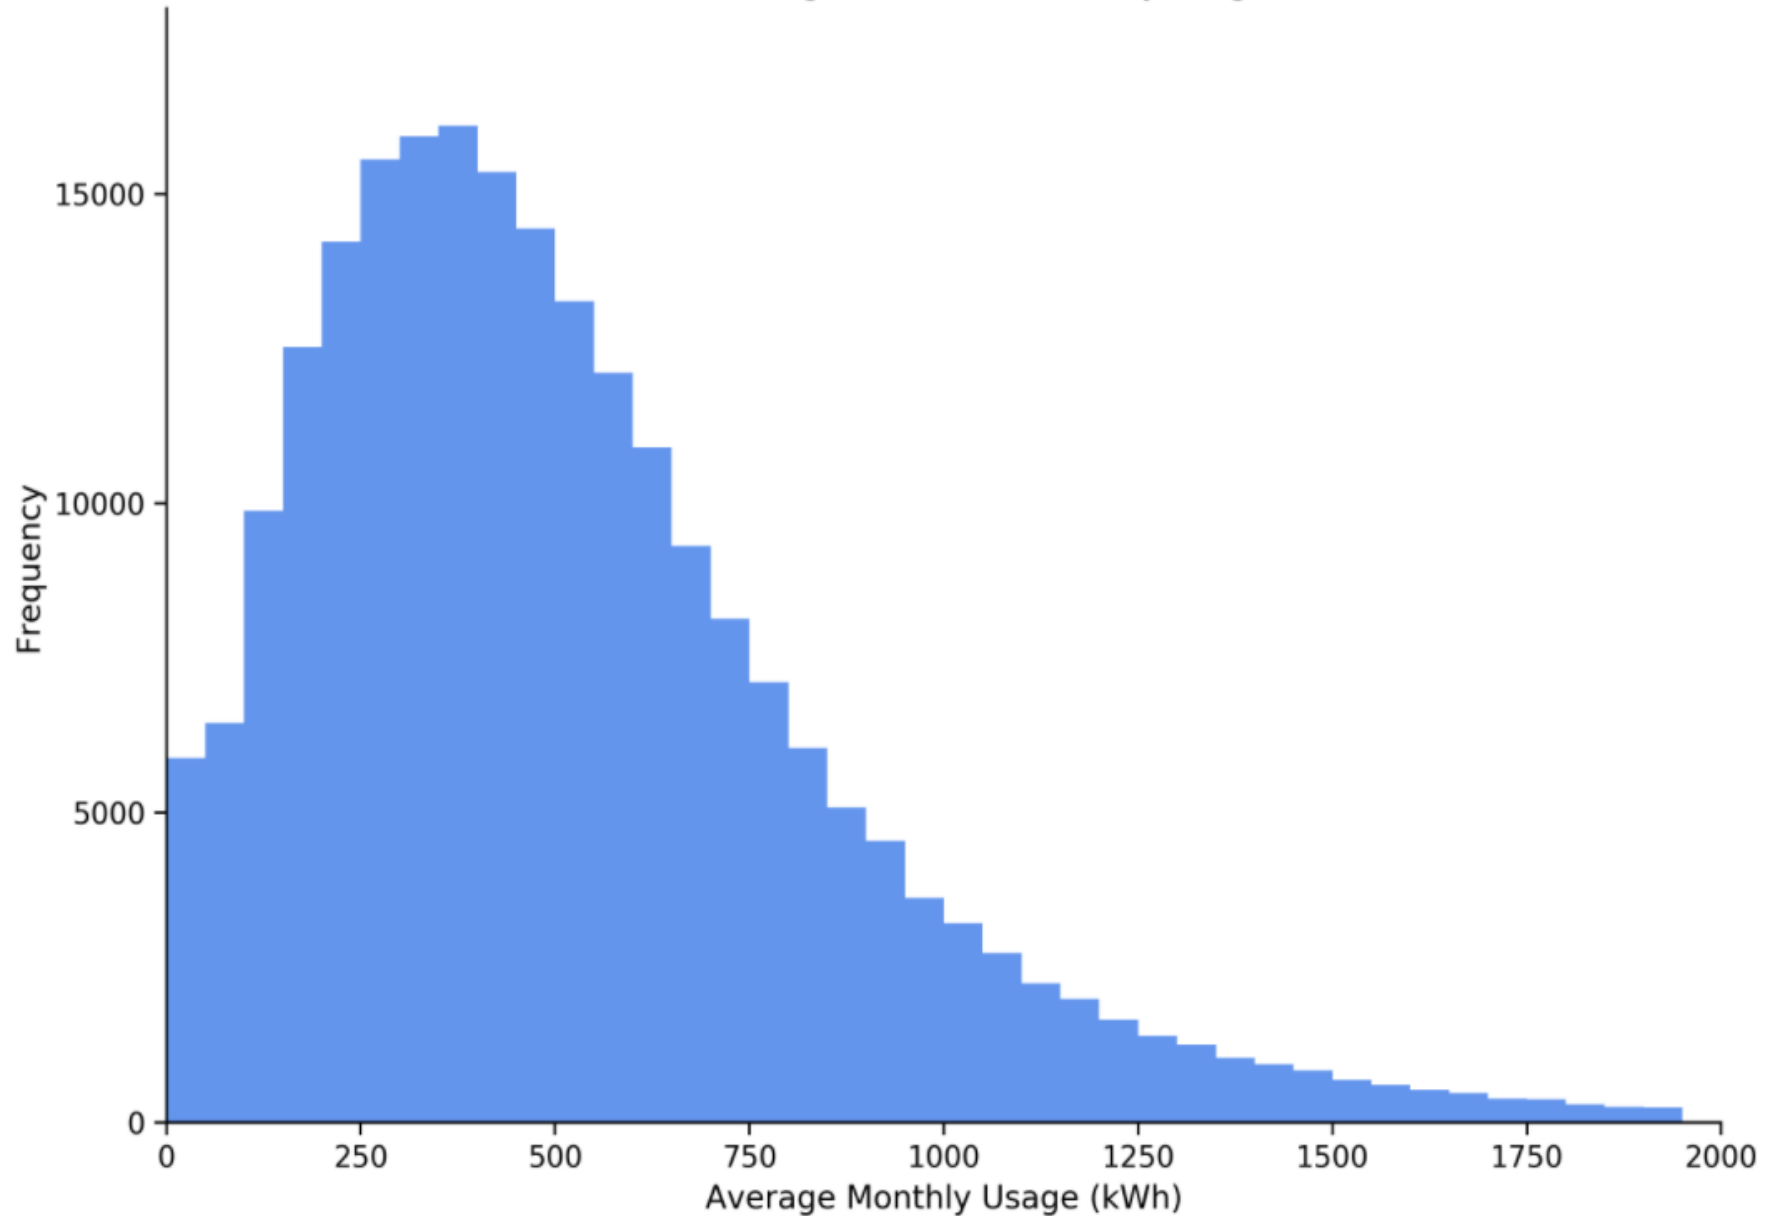

J. Riley Allen
Deputy Commissioner
1/22/2020

Vermont Monthly Electricity Consumption Residential Customers for 2019 and 2020

County	Average Residential Use 2019
Addison	610
Bennington	583
Caledonia	499
Chittenden	555
Essex	493
Franklin	580
Grand Isle	580
Lamoille	593
Orange	522
Orleans	517
Rutland	526
Washington	537
Windham	536
Windsor	545

2019 Average Residential Monthly Usage

Source: VEIC

County	Average Residential Use 2020
Addison	674
Bennington	623
Caledonia	533
Chittenden	616
Essex	521
Franklin	643
Grand Isle	637
Lamoille	625
Orange	554
Orleans	543
Rutland	561
Washington	574
Windham	569
Windsor	585