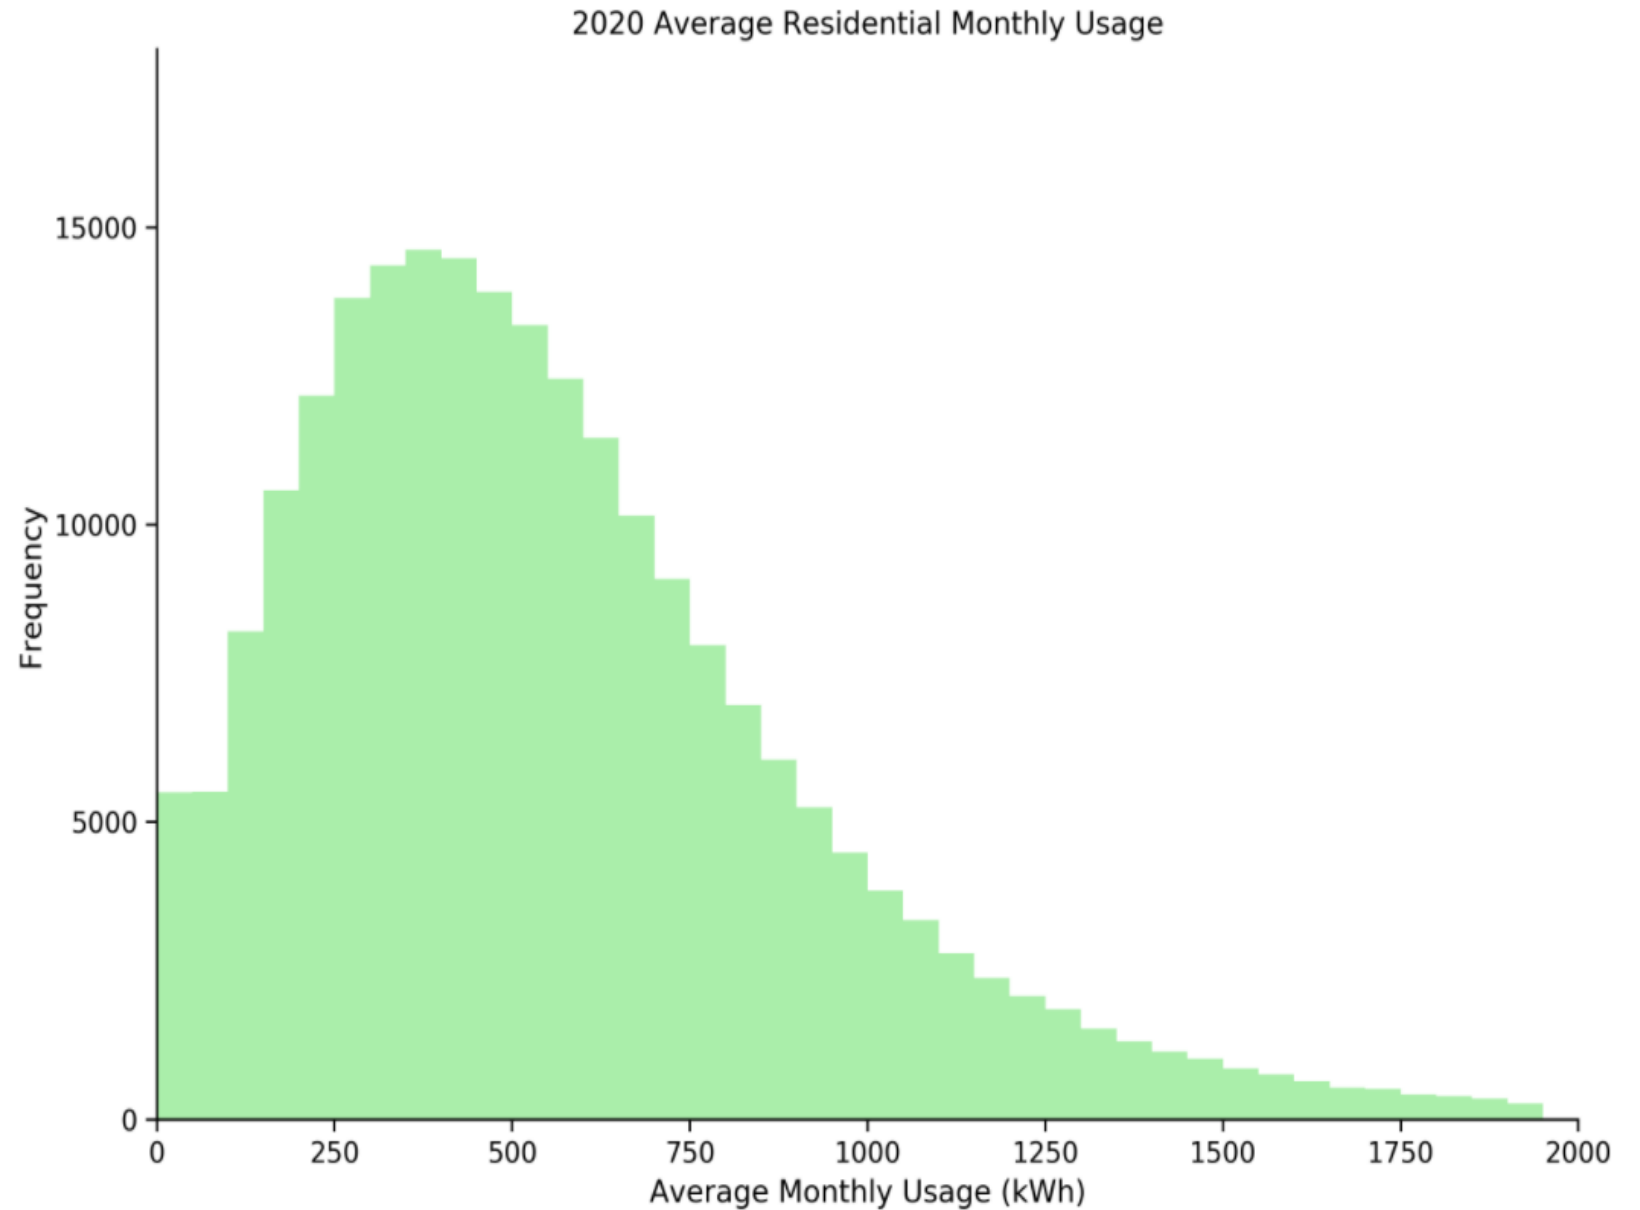

J. Riley Allen
Deputy Commissioner
1/22/2020

Vermont Monthly Electricity Consumption Residential Customers for 2019 and 2020

County	Average Residential Use 2019
Addison	610
Bennington	583
Caledonia	499
Chittenden	555
Essex	493
Franklin	580
Grand Isle	580
Lamoille	593
Orange	522
Orleans	517
Rutland	526
Washington	537
Windham	536
Windsor	545

2019 Average Residential Monthly Usage

Source: VEIC

County	Average Residential Use 2020
Addison	674
Bennington	623
Caledonia	533
Chittenden	616
Essex	521
Franklin	643
Grand Isle	637
Lamoille	625
Orange	554
Orleans	543
Rutland	561
Washington	574
Windham	569
Windsor	585